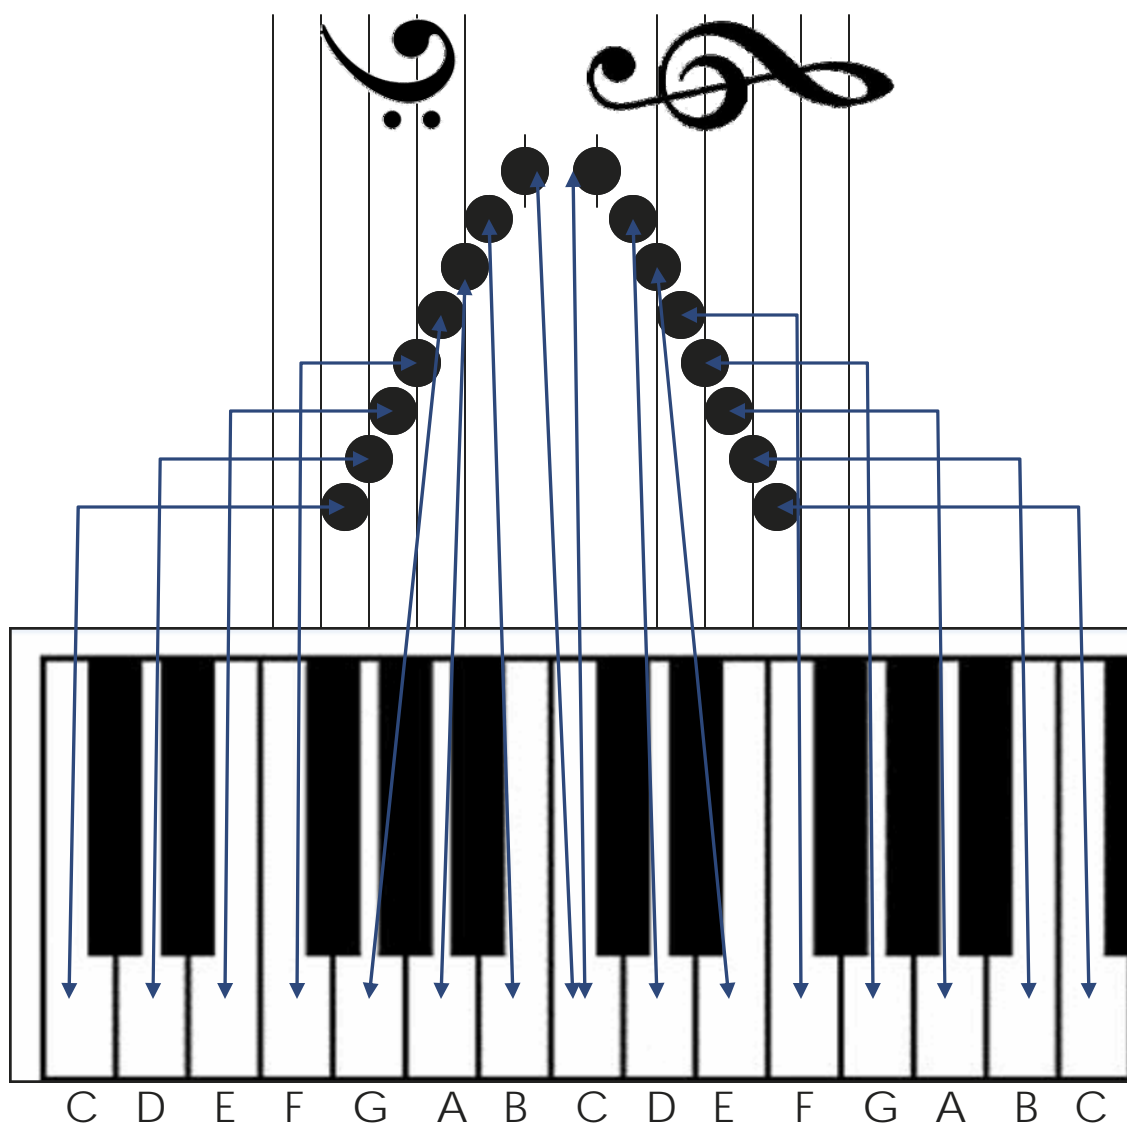

## Notes on the Staff: "Guitar Hero" On It's Side (1)

Reading music is a lot like the music video games...but sideways and with a lot more buttons! Here is a graph of the notes, and which keys they are related to on the piano:

Just like the video games, when you see a dot come up on that line (or in between the lines) you press the key that goes with that dot!

## Notes on the Staff: "Guitar Hero" On It's Side (2)

Here's the same graph, but this is the way the sheet music would normally appear. The piano is now on it's side.

This is too much to memorize all at once! Use this page as a reference until you're familiar with the notes on the lines (called "staves" or "clefs")